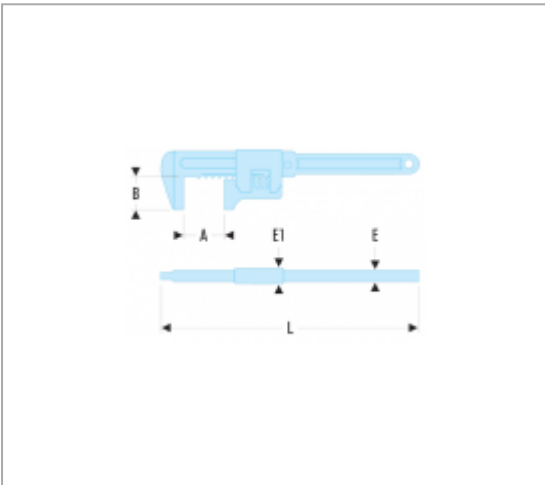

105 - MONKEY WRENCHES

Description :

- Large capacity robust wrenches for heavy duty work. Examples: building, farming, worksites.
- Set of 3 wrenches: maximum capacity 60 - 70 - 80 mm.
- Presentation: satin chrome finish.

References :

	A [MM]	A MAXI [MM]	B [MM]	E [MM]	E1 [MM]	L [MM]	[KG]
105.230	60	60	34	10	17	230	0.480
105.280	70	70	45	11	20	280	0.810
105.375	80	80	45	13	22	375	1.500