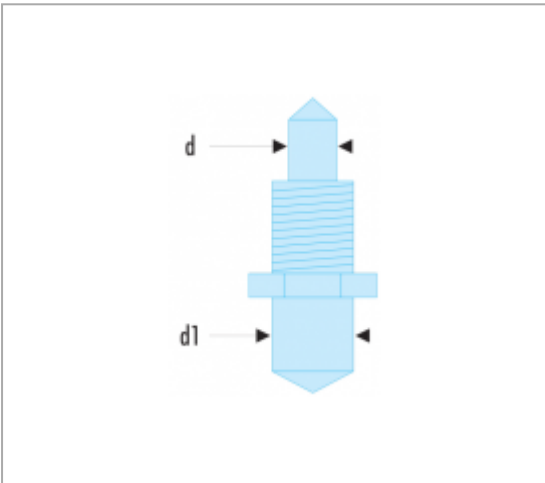

117.E - SETS OF 2 SPARE HOOKS FOR 117.B WRENCH

Description :

- Double-ended round pins for nuts with face holes.

References :

	D [MM]	D1 [MM]	[KG]
117.E1	2,5	4	0.015
117.E2	6	8	0.025
117.E3	3	5	0.020
117.E4	7	9	0.030