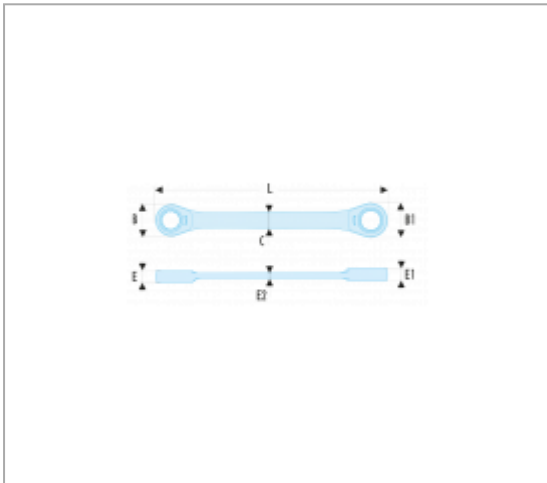

### Description :

- Ideal for crowded or tight spaces !
- EXTRA LOW-PROFILE: The compact ring head perfectly replaces the ratchet and socket combination and provides the advantages of an extra low-profile ratchet.
- COMPACT: Ratchet system incorporated within a compact ring head. 2 sizes per wrench.
- FAST: 5° increments. Ultra-fast tightening without wasting time to reposition the wrench.

### References :

	A [MM]	B [MM]	B1 [MM]	C [MM]	E [MM]	E1 [MM]	E2 [MM]	L [MM]	[KG]
464TX.6X8	6x8	16,8	20,2	8,7	6,5	6,9	3,2	128	0.045
464TX.10X12	10X12	20,2	21,8	9,7	7,3	7,7	3,6	150	0.060
464TX.14X18	14X18	26,5	29,5	13,7	9,0	9,4	4,7	190	0.140
464TX.20X24	20X24	31,5	33,5	15,9	10,3	11,2	5,4	230	0.210