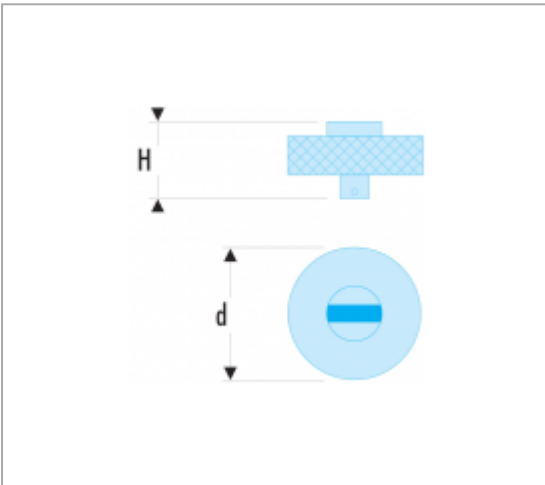

1/4" FINGER CONTROL RATCHET

Description :

- 72 teeth mechanism for 5° increments.
- Ideal for confined deep recess spaces.

References :

	D [MM]	H [MM]	[KG]
R.150A	38,5	26,5	0.120