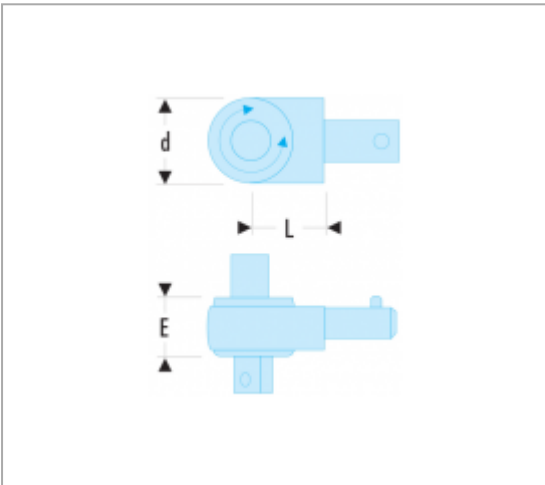

RATCHET - DRIVE 14 X 18 MM

Description :

- For use with swivel handle S.305P. • Square: 1/2".

References :

	D [MM]	E [MM]	L [MM]	SQUARE ["]	[G]
S.382	41	26	27	1/2	300