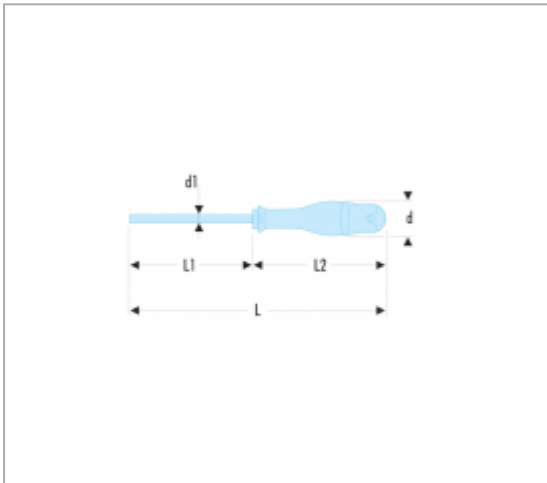

AWHH - SPINNER HEXAGON KEYS

Description :

- Bi-material ergonomic PROTWIST® handle for comfortable and reliable screwing.

References :

	D [MM]	L [MM]	L2 [MM]	HEX SIZE [MM]	[G]
AWHH2,5X75	19	169	94	2,5	33
ATWHH2X75	19	169	94	2,0	31
ATWHH3X75	19	169	94	3,0	35
ATWHH4X75	25	178	103	4,0	45
ATWHH5X100	30	209	109	5,0	80
ATWHH6X100	36	220	120	6,0	120
ATWHH8X100	36	220	120	8,0	180