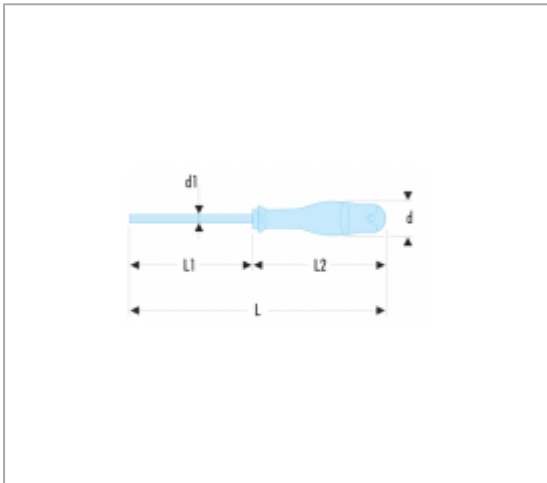

AWSH - SPHERICAL HEAD SPINNER HEXAGON KEYS

Description :

- The spherical head allows to handle screws with a tilt angle up to 30°.
- Bi-material ergonomic PROTWIST® handle for comfortable and reliable screwing.

References :

	D [MM]	D1 X L1 [MM]	L [MM]	L2 [MM]	HEX SIZE [MM]	[G]
AWSH2,5X75	19	2,5 x 75	169	94	2,5	33
ATWSH2X75	19	2,0 x 75	169	94	2,0	31
ATWSH3X75	19	3,0 x 75	169	94	3,0	35
ATWSH4X75	25	4,0 x 75	178	103	4,0	45
ATWSH5X100	30	5,0 x 100	208	109	5,0	80
ATWSH6X100	36	6,0 x 100	220	120	6,0	120
ATWSH8X100	36	8,0 x 100	220	120	8,0	180