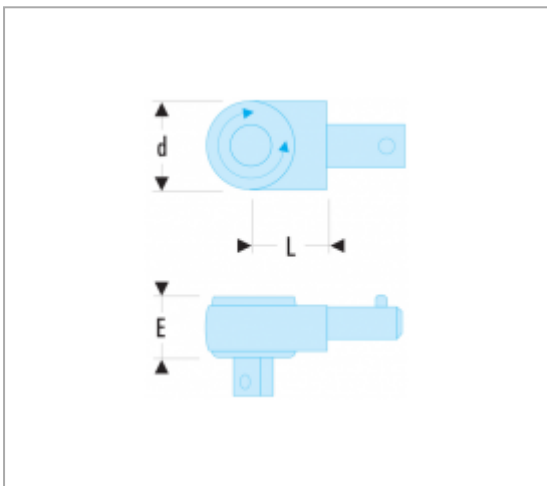

COMPACT RATCHETS - DRIVE 14 X 18 MM

References :

	D [MM]	E [MM]	L [MM]	SQUARE ["]	[G]
S.382V	41	26	27	1/2	285
K.382A	69	35	27	3/4	870