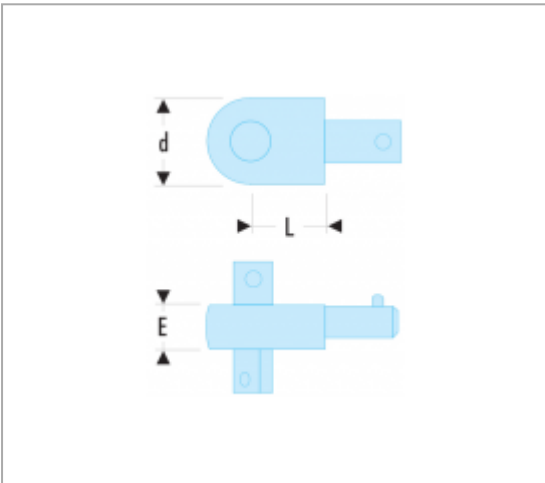

## SQUARE DRIVE - DRIVE 14 X 18 MM

### Description :

- For use with pivot handle S.305P, except the K.383 model.

### References :

	D [MM]	E [MM]	L [MM]	SQUARE ["]	[G]
S.383	32	22	27	1/2	160
K.383	38	22	27	3/4	340