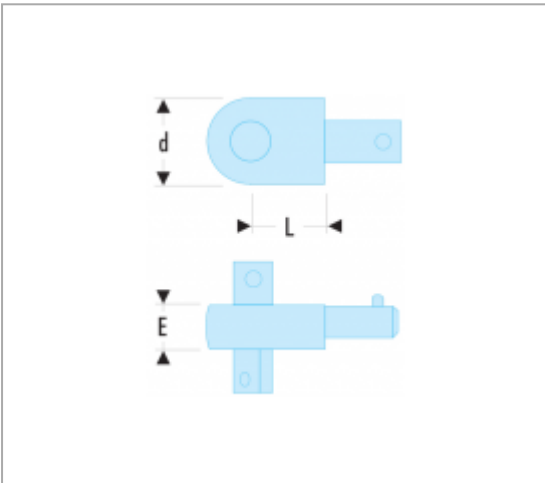

SQUARE DRIVE - DRIVE 9 X 12 MM

Description :

- For use with pivot handle S.305P, except the R.373 model.

References :

	D [MM]	E [MM]	L [MM]	SQUARE ["]	[G]
R.373	23	14	15	1/4	55
J.373	26	17	15	3/8	85
S.373	26	17	15	1/2	100