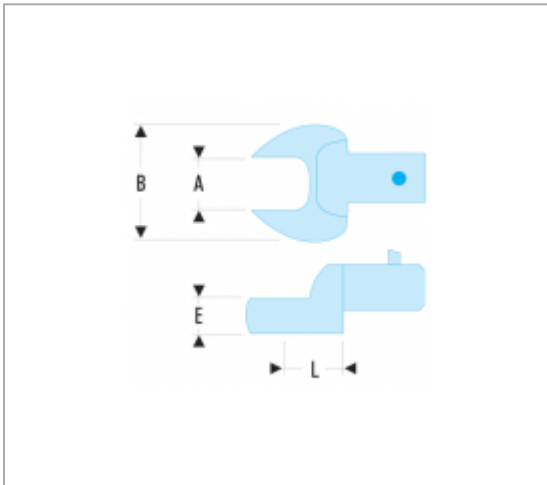

INCH OPEN END BITS - DRIVE 14 X 18 MM

References :

	A ["]	B [MM]	E [MM]	L [MM]	[G]
11.1/2	1/2	34	8	25,0	114
11.9/16	9/16	34	8	25,0	111
11.5/8	5/8	39	10	25,0	140
11.11/16	11/16	39	12	25,0	137
11.3/4	3/4	45	12	25,0	156
11.13/16	13/16	45	12	25,0	152
11.7/8	7/8	52	14	25,0	172
11.15/16	15/16	52	14	25,0	167

	A ["]	B [MM]	E [MM]	L [MM]	[G]
11.1'1/4	1'1/4	59	16	32,5	266
11.1'1/16	1'1/16	64	18	32,5	221