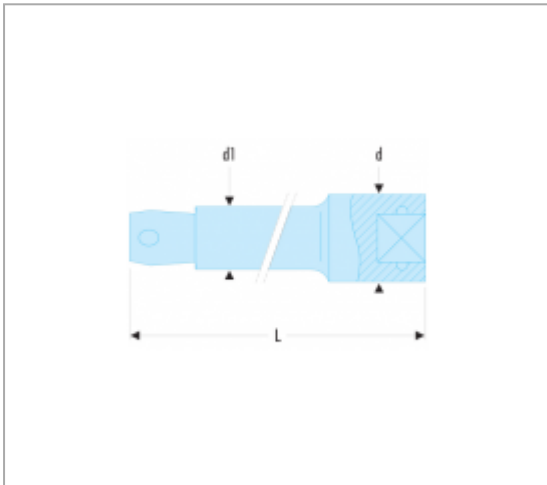

## J.S - 3/8" DRIVE WOBBLE EXTENSIONS

### Description :

- Square drive profile gives 8° working angle.
- Useful where access is limited.
- Finish: bright chrome.

### References :

	D [MM]	D1 [MM]	L [MM]	[KG]
J.209S	18	12,5	75	0.080
J.210S	18	12,5	125	0.130