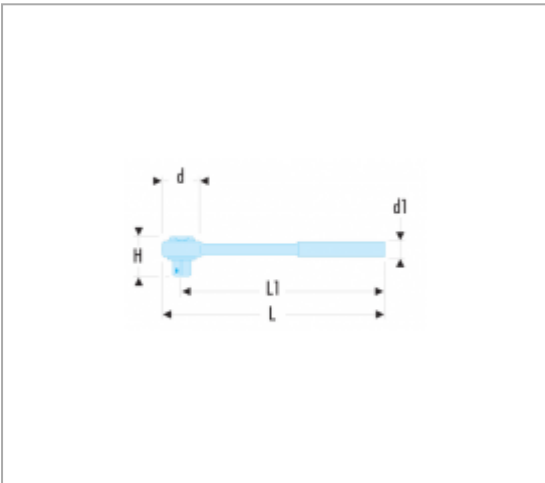

ULTRA COMPACT 1/4" BIT RATCHET

Description :

- Exceptionally compact design when using end bits.
- Mechanism: 60 teeth.
- Use sockets with the ECR adapter.
- Supplied with magnetic extension.

References :

|  | D [MM] | D1 [MM] | H [MM] | L [MM] | L1 [MM] | [KG] |
|---|--------|---------|--------|--------|---------|-------|
| R.PE | 18.5 | 16 | 26,5 | 115 | 107 | 0.095 |