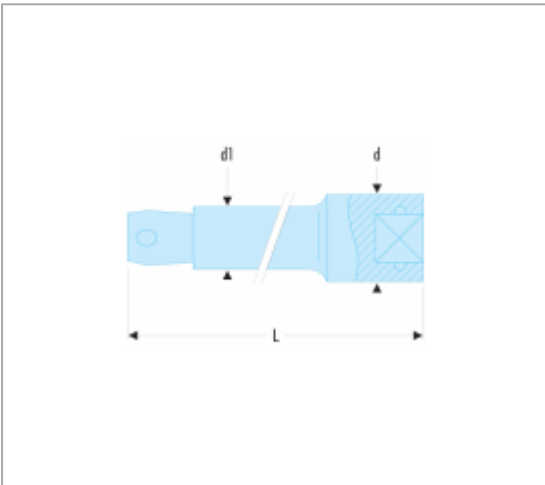

## 1/4" WOBBLE EXTENSION

### Description :

- Square drive profile gives 6° working angle.
- Hard to access with a socket or universal joint? Use a wobble extension !
- Finish: bright chrome.

### References :

	D [MM]	D1 [MM]	L [MM]	[KG]
R.209S	12	8,2	55	0.030
R.210S	12	8,2	100	0.045