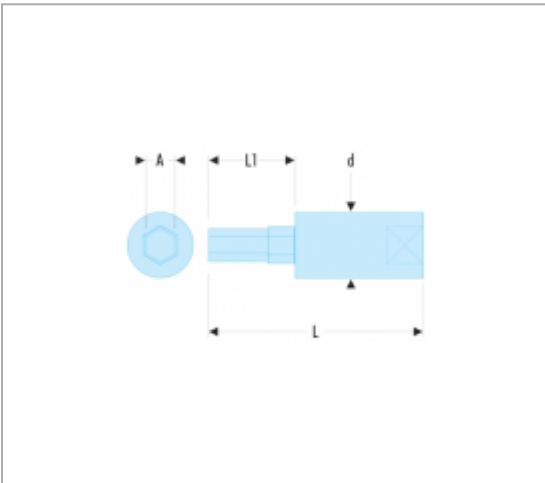

RT 1/4" DRIVE INCH 6-POINT SOCKETS

Description :

- Removable hard tip for more durability.
- R.245 socket.
- Finish: bright chrome with phosphate-hardened tip.

References :

	A ["]	A [MM]	D [MM]	L [MM]	L1 [MM]	BITS	[KG]
RT.1/8	1/8	3,17	11,3	37	15	EH.101/8	0.018
RT.5/32	5/32	3,96	11,3	37	15	EH.105/32	0.018
RT.3/16	3/16	4,76	11,3	37	15	EH.103/16	0.018
RT.7/32	7/32	5,56	11,3	37	15	EH.107/32	0.019
RT.1/4	1/4	6,35	11,3	37	15	EH.101/4	0.020