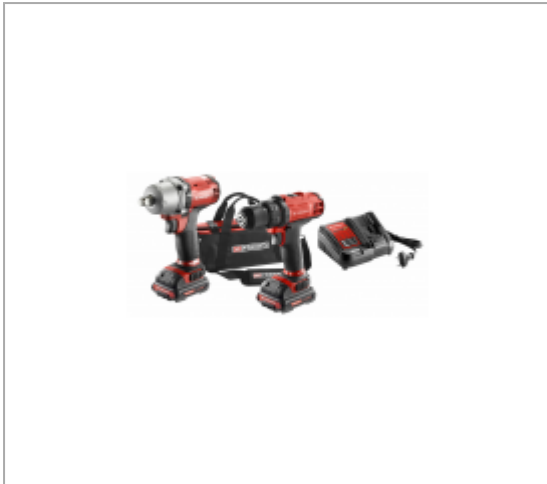

10.8V TWIN PACK - 1/2" COMPACT IMPACT WRENCH + 10MM DRILL/DRIVER 2.0AH KIT

Description :

- Supplied in a PROBAG containing: - One 1/2" impact wrench CL3.C10SD - One 10mm Drill/Driver CL3.P10JD - Two 2.0Ah 10.8V batteries CL3.BA1020 - One multivoltage charger CL3.CH115

References :

	[KG]
CL3.CP10SJD2	6.14