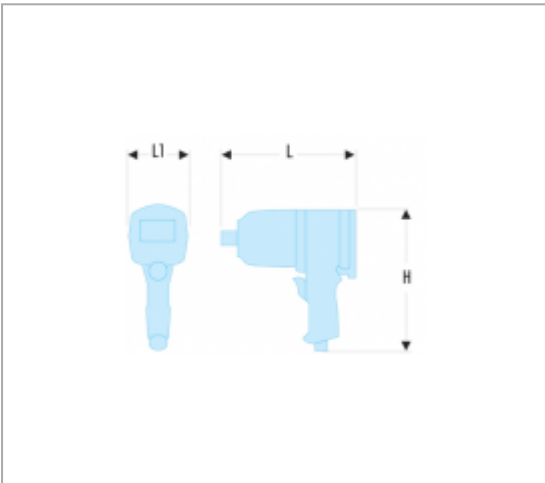

## 3/8" TITANIUM IMPACT WRENCH

### Description :

- Light weight titanium housing for maximum durability.
- Feather throttle for maximum operator control.
- Titanium exhaust deflector & muffler.
- Over molded comfort grip.
- One hand power & reverse adjustment.
- Innovative motor construction increases durability.