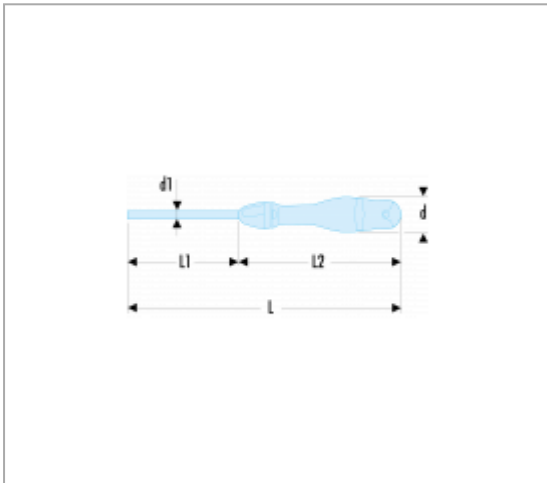

AWHS - SPHERICAL HEAD SPINNER HEXAGON KEYS - FLUO

Description :

- Detect the tool thanks to its fluorescence, activated by a lamp or UV neon light. Detectable in black or dark environment up to 5 meters.
- Bi-material ergonomic PROTWIST® handle for comfortable and reliable screwing.

References :

	A [MM]	D [MM]	D1 X L1 [MM]	D3 [MM]	L [MM]	L2 [MM]	[G]
AWSH2X75F	2,0	19	2,0 x 75	31	169	94	31
AWSH2,5X75F	2,5	19	2,5 x 75	33	169	94	33
AWSH3X75F	3,0	19	3,0 x 75	35	169	94	35
AWSH4X75F	4,0	25	4,0 x 75	45	178	103	45
AWSH5X100F	5,0	30	5,0 x 100	80	208	109	80
AWSH6X100F	6,0	36	6,0 x 100	120	220	120	120
AWSH8X100F	8,0	36	8,0 x 100	180	220	120	180