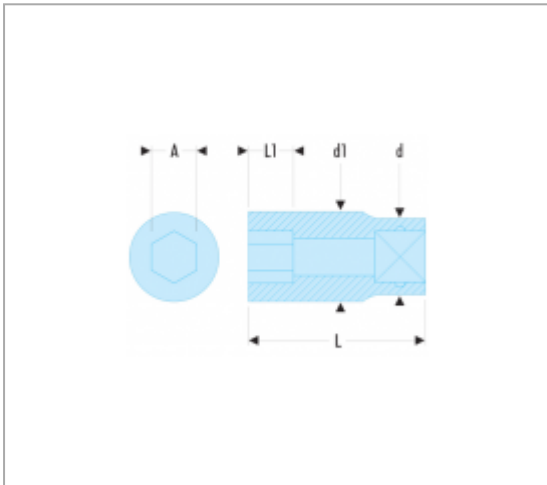

K.HB 3/4" DRIVE METRIC 6-POINT SOCKETS

Standards :

NF ISO 2725-1, NF ISO 1711-1, ISO 2725-1, ISO 1711-1, DIN 3124, ASME B107.5

Description :

- OGV® profile: more powerful tightening, preserves fasteners.
- Secure attachment of plunger lock accessories
- Quick release button.
- Finish: satin chrome.

References :

| | A [MM] | D [MM] | D1 [MM] | L [MM] | L1 [MM] | HEX SIZE [MM] | COLOR | [G] |
|--------|--------|--------|---------|--------|---------|---------------|------------|-----|
| K.43HB | 43 | 40 | 60,7 | 66,9 | 27 | 6 | | 560 |
| K.19HB | 19 | 36 | 30,1 | 51,0 | 14 | 6 | Red 3020 | 207 |
| K.21HB | 21 | 36 | 32,0 | 51,0 | 14 | 6 | Black 9004 | 208 |
| K.22HB | 22 | 36 | 33,4 | 51,0 | 14 | 6 | | 221 |
| K.23HB | 23 | 36 | 36,0 | 52,5 | 14 | 6 | | 244 |
| K.24HB | 24 | 36 | 36,0 | 52,5 | 16 | 6 | Red 3020 | 237 |