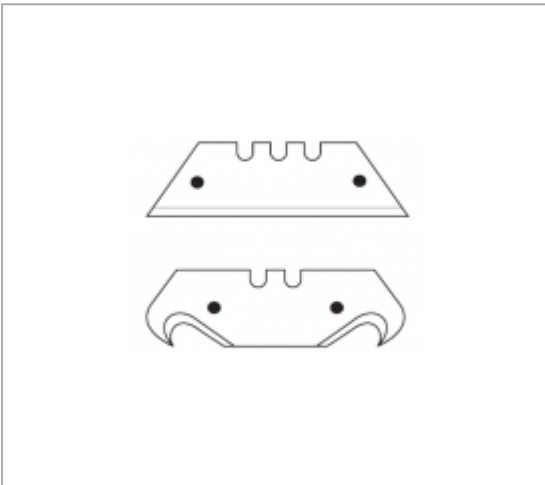

## SAFETY KNIFE WITH RETRACTABLE BLADE

### Description :

- Safety knife.
- Blade automatically retracts after use.
- Zamak body.
- ABS cursor, front or side thumb control.
- Supplied with 3 blades (1 factory-mounted and 2 in the body).

### References :

	H MINI - MAXI [MM]	L [MM]	[G]
844.D	40,5 - 44,0	176	185