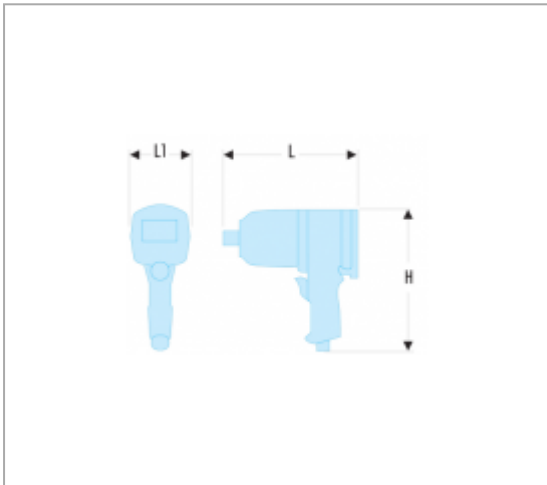

3/4" TITANIUM IMPACT WRENCH

Description :

- Lightweight titanium housing for maximum durability.
- Feather throttle for maximum operator control.
- Titanium exhaust deflector & muffler.
- Over molded comfort grip.
- One hand power & reverse adjustment.
- Innovative motor construction increases durability.