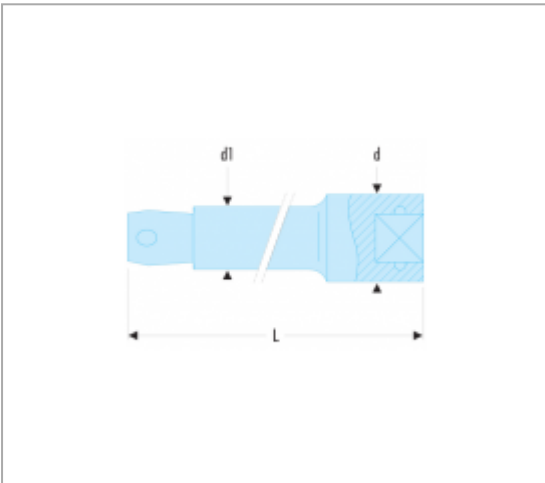

## S.S - 1/2" WOBBLE DRIVE EXTENSIONS

### Description :

- Square drive rounded profile gives 8° working angle.
- Useful where access is limited.
- Finish: bright chrome.

### References :

	D [MM]	D1 [MM]	L [MM]	SQUARE ["]	[G]
S.208S	23	16,5	75	1/2	130
S.210S	23	16,5	130	1/2	225
S.215S	23	16,5	250	1/2	420