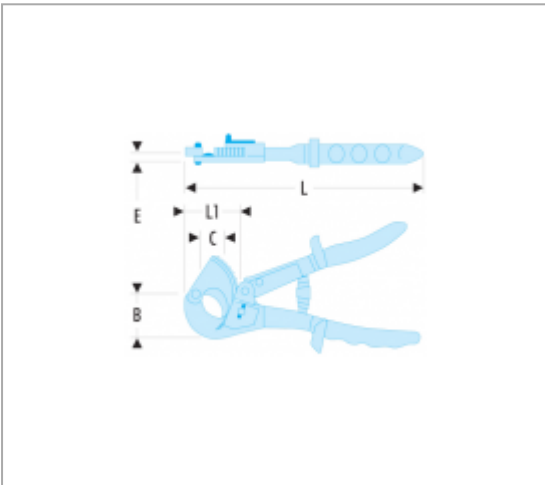

413 - RATCHET CABLE CUTTERS

Description :

- Ratchet-blade system for easy cut through thick gauge cables.
- Particularly useful in confined spaces.
- Non-slip grips with guards.
- Capacities: 32 - 52 mm.
- Spare blade for 413A.32: 413A.L32.

References :

	B [MM]	C [MM]	D MAXI [MM]	E [MM]	L [MM]	L1 [MM]	[G]
413A.32	58	34	32	7,8	255	65	385
413.52	80	53	52	8,0	275	75	800