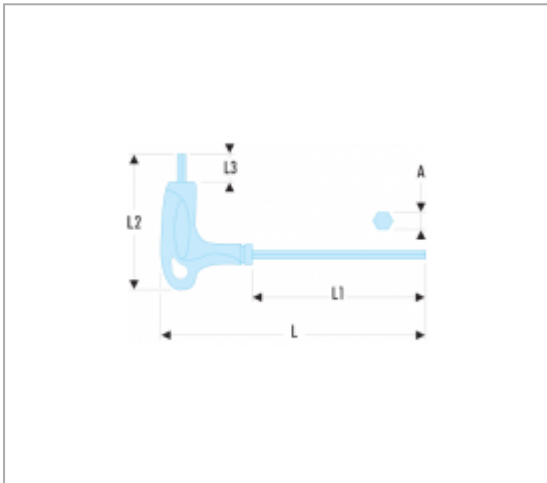

## 84TZ.SLS - METRIC HEXAGON KEYS

### Description :

- Tool equipped with a FACOM SLS attachment solution, preventing any risk of accidental falls.
- The crimped "rotating" cable solution, selected and tested by FACOM, maintains user ergonomics.
- Ergonomic T handle for efficient use of the two ends of the key.
- Silicon steel.
- Finish: phosphate-coated.

### References :

	A [MM]	L [MM]	L1 [MM]	L2 [MM]	L3 [MM]	[G]
84TZ.2.5SLS	2,5	132	86	65	11	40
84TZ.3SLS	3	132	86	65	11	55
84TZ.4SLS	4	183	127	78,1	12	90
84TZ.5SLS	5	183	127	78,1	12	100
84TZ.6SLS	6	240	174,5	99,3	15	145
84TZ.8SLS	8	240	174,5	99,3	15	155
84TZ.10SLS	10	240	174,5	99,3	15	225