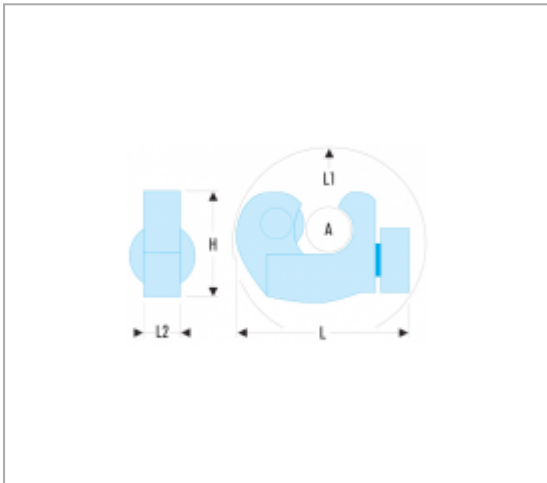

COPPER-PIPE MINI-CUTTER

Description :

- 238B.16, grey
- Very compact.
- Can be used in situ.
- Minimal working radius.
- Set of 5 spare wheels: - 238B.16M5 for model 238B.16. - 238.M5 for old model 238.16.

References :

	A ["]	A [MM]	H [MM]	L [MM]	L1 [MM]	L2 [MM]	[G]
238B.16	1/8 - 5/8	3 - 16	35	55	38	21	120