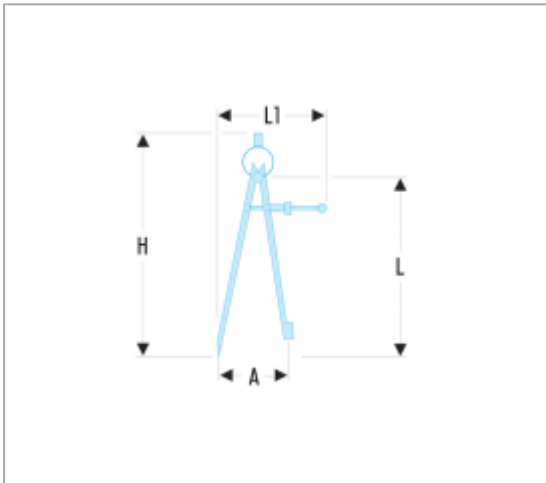

PEN HOLDER SCRIBER

Description :

- Pen: Ø 8 mm.

References :

	A [MM]	H [MM]	L [MM]	L1 [MM]	[G]
DELA.1905.05	250	300	250	125	210