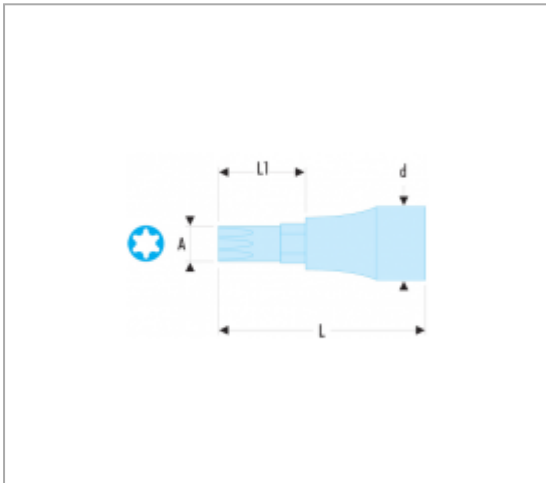

ST.GRP - 1/2" DRIVE METRIC HEXAGON OGV® GRIP BIT SOCKETS

Description :

OGV Grip special profile for damaged hexagon socket heads.
Non-removable bit.

Finish: bright chrome with phosphate-hardened tip.

References :

	A [MM]	D [MM]	L [MM]	L1 [MM]	[G]
STM.10GRP	10	22,8	60	24	80
STM.11GRP	11	22,9	60	24	90
STM.12GRP	12	23,1	60	24	100
STM.14GRP	14	23,1	60	24	120
STM.17GRP	17	23,4	60	24	140
STM.19GRP	19	23,4	60	24	160
STM.5GRP	5	22,8	60	24	60
STM.6GRP	6	22,8	60	24	60

	A [MM]	D [MM]	L [MM]	L1 [MM]	[G]
STM.7GRP	7	22,8	60	24	70
STM.8GRP	8	22,8	60	24	70