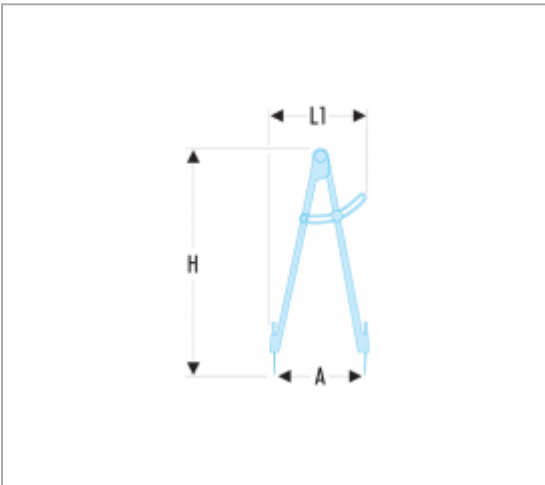

1/4" CIRCLE SCRIBER

Description :

- Straight models with very rigid branches in polished steel, tempered tips, interchangeable.

References :

	A [MM]	H [MM]	L1 [MM]	[G]
823.25	250	250	94	370