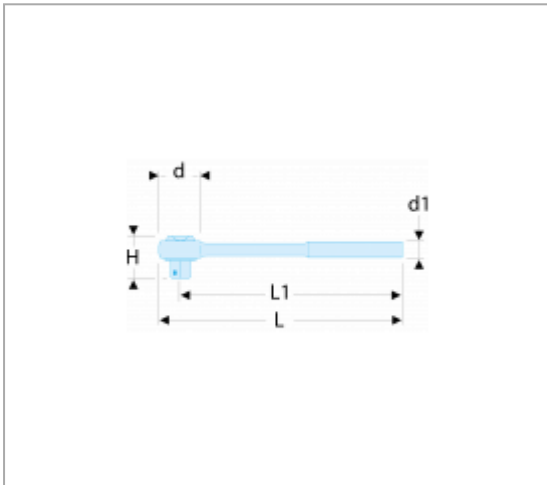

1/4" FAST RATCHET WITH ROTATING HANDLE - FLUO

Description :

- Detect the tool thanks to its fluorescence, activated by a lamp or UV neon light. Detectable in black or dark environment up to 5 meters.
- Rotating handle mechanism: work twice faster in confined spaces.
- 60 tooth mechanism for 6° increments upon final tightening.
- Socket safety locking: no sockets lost in your machines.
- Reversing by rotating cap.
- "Palm control" system, allowing to press the ratchet head during (un)tightening without risk of accidental reversing of the rotation direction.
- Bi-material elastomer grip: high resistance to abrasion and the most severe workshop solvents: SP95, SP98, diesel fuel, acetone, brake fluid, Skydrol, Jet Oil, kerosene.

References :

	D [MM]	D1 [MM]	H [MM]	L [MM]	L1 [MM]	[G]
R.360F	27	21	29	120	120	160