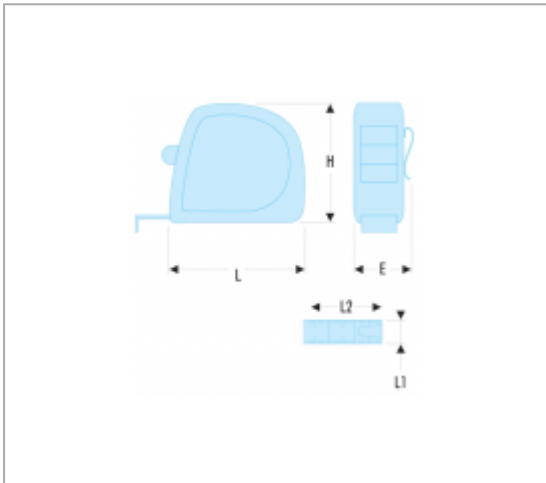

## 893.SLS - ABS BODY TAPE MEASURE

### Description :

- Tool equipped with a FACOM SLS attachment solution, preventing any risk of accidental falls.
- The crimped "rotating" cable solution, selected and tested by FACOM, maintains user ergonomics.
- Ergonomic, ABS material.
- Tape with mat anti-reflection nylon tape.
- High strength tape.
- High strength cover hook: - 2 rivets with stainless reinforcement plate on the 3 m. - 3 rivets with stainless reinforcement plate on the 8 m.
- Interior measurements by adding the L dimension (see table).

### References :

	E [MM]	H [MM]	L [MM]	L1 [MM]	L2 [M]	[G]
893.316SLS	31,8	59,2	60	16	3	150
893.519SLS	35,2	65,1	70	19	5	225