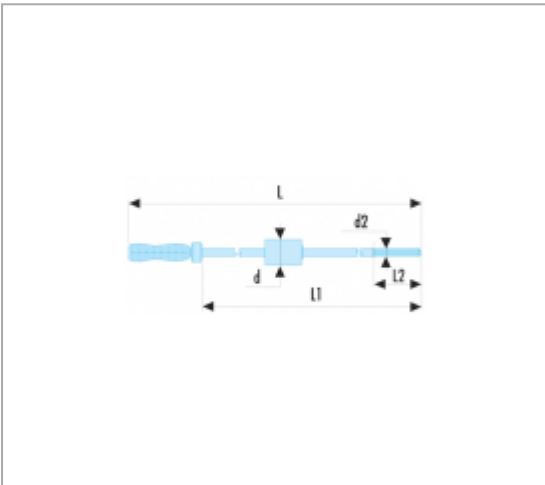

SLIDE HAMMER 2 KG

Description :

- Adapts to pullers U.306, U.42, U.42B, U.32T2-8, U.32T2-12, U.35, U.35L.
- Adaptable accessories: - Clamps U.49P5 to U.49P9 with adaptor tip U.49BR1. - Threaded tips U.53E4 to U.53E14 with the adaptor tip U.53H2.

References :

	D [MM]	D2 [MM]	L [MM]	L1 [MM]	L2 [MM]	[KG]
U.306M	60	M16x2,0	654	537	228	2.8