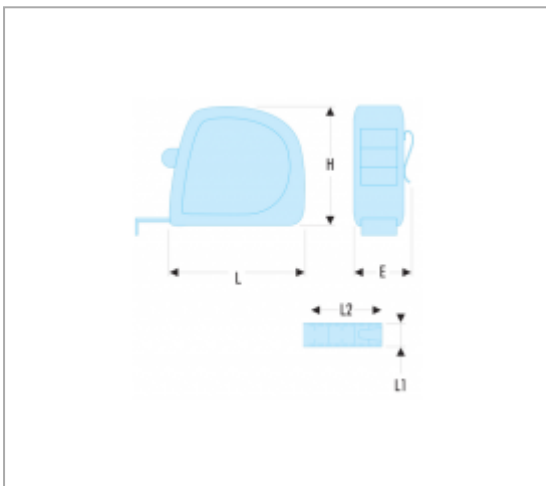

ABS BODY TAPE MEASURE - FLUO

Description :

- Fluorescent tool, detectable by ultraviolet light. Detectable in dark and dimly lit areas for 5 meters.
- Ergonomic, ABS material.
- Tape with mat anti-reflection nylon tape.
- High strength tape.
- High strength cover hook: - 2 rivets with stainless reinforcement plate on the 2 and 3 m. - 3 rivets with stainless reinforcement plate on the 5 and 8 m.
- Interior measurements by adding the L dimension (see table).

References :

	E [MM]	H [MM]	L [MM]	L1 [MM]	L2 [M]	[G]
893A.216FLUO	31,8	59,2	60	16	2	10