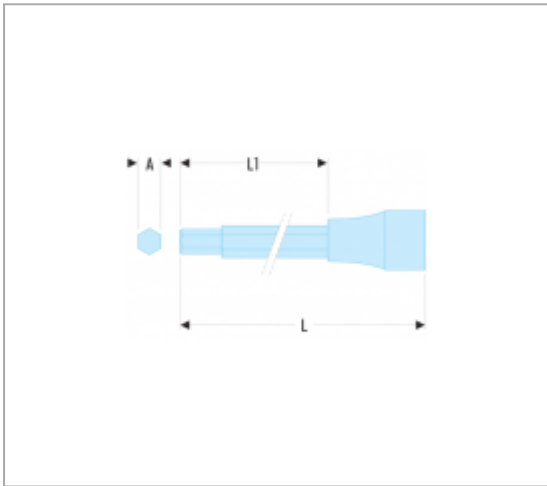

SHP.LA - 1/2" DRIVE LONG AND EXTRA-LONG REACH METRIC HEXAGON BIT SOCKETS

Description :

- Long and extra long reach series
- For hexagon socket heads.
- Non-removable bit.
- Finish: bright chrome with phosphate-hardened tip.

References :

	A [MM]	L [MM]	L1 [MM]	[G]
SHP.6LA	6	100	64	80
SHP.7LA	7	100	64	80
SHP.8LA	8	100	64	80
SHP.10LA	10	140	104	135
SHP.12LA	12	100	64	145
SHP.5ELA	5	180	144	110
SHP.6EL1A	6	140	104	95

	A [MM]	L [MM]	L1 [MM]	[G]
SHP.6EL2A	6	220	184	130