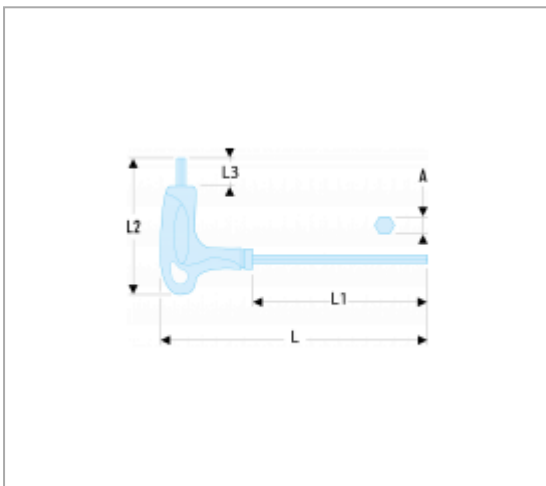

84TZS.F - SPHERICAL HEAD METRIC HEXAGON KEYS - FLUO

Description :

- Detect the tool thanks to its fluorescence, activated by a lamp or UV neon light. Detectable in black or dark environment up to 5 meters.
- Ergonomic T handle for efficient use of the two ends of the key.
- The spherical head allows for screwing with a tilt angle up to 30°.
- Use the short hexagon key for tightening.
- Silicon steel.
- Finish: polished, phosphate-coated.

References :

	A [MM]	C1 [MM]	D MAXI [MM]	D3 [MM]	L1 X L2 [MM]	L [MM]	L1 [MM]	L1 X L2 [MM]	L2 [MM]	L3 [MM]	[G]
84TZS.4F	4	77	12	58	12 x 130	183	130	77 x 183	77	12	58
84TZS.5F	5	77	12	70	12 x 130	183	130	77 x 183	77	12	70
84TZS.6F	6	95	15	112	15 x 175	240	175	95 x 240	95	15	112
84TZS.7F	7	95	15	120	15 x 175	240	175	95 x 240	95	15	120

	A [MM]	C1 [MM]	D MAXI [MM]	D3 [MM]	L1 X L2 [MM]	L [MM]	L1 [MM]	L1 X L2 [MM]	L2 [MM]	L3 [MM]	[G]
84TZS.8F	8	95	15	125	15 x 175	240	175	95 x 240	95	15	125
84TZS.10F	10	95	15	192	15 x 175	240	175	95 x 240	95	15	192