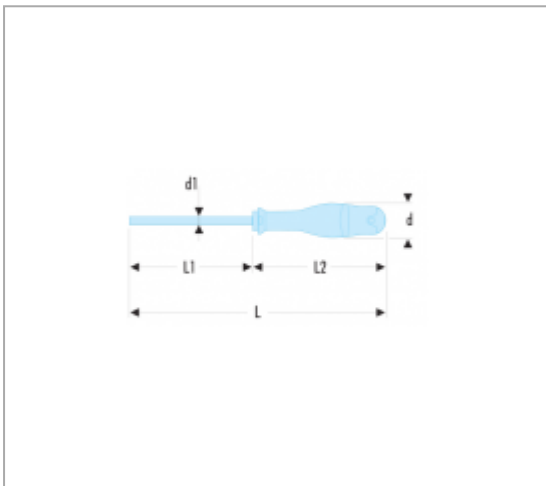

ANDF - PROTWIST® SCREWDRIVERS FOR POZIDRIV® SCREWS - ROUND BLADES - FLUO

Standards :

NF ISO 8764-1, NF ISO 8764-2, ISO 8764-1, ISO 8764-2, DIN ISO 8764-1, DIN ISO 8764-2, ASME B107.600

Description :

- Detect the tool thanks to its fluorescence, activated by a lamp or UV neon light. Detectable in black or dark environment up to 5 meters.
- Silicon carbon blade: strong and resistant to flexion.
- Bi-material grip resists to impacts, abrasion, and chemicals.
- Finish: black tipped mat chromed round blade.

References :

	D [MM]	D1 X L1 [MM]	L [MM]	L2 [MM]	POZIDRIV [NO]	[G]
AND0X75F	25	3,0 x 75	178	103	PZ0	45
AND1X250F	30	4,5 x 250	359	109	PZ1	99
AND2X250F	36	6,0 x 250	370	120	PZ2	153
AND3X150F	40	8,0 x 150	275	125	PZ3	194
AND1X35F	36	4,5 x 35	91	56	PZ1	40
AND2X35F	36	6,0 x 35	91	56	PZ2	45
AND1X100F	30	4,5 x 100	209	109	PZ1	76

	D [MM]	D1 X L1 [MM]	L [MM]	L2 [MM]	POZIDRIV [NO]	[G]
AND2X125F	36	6,0 x 125	245	120	PZ2	126