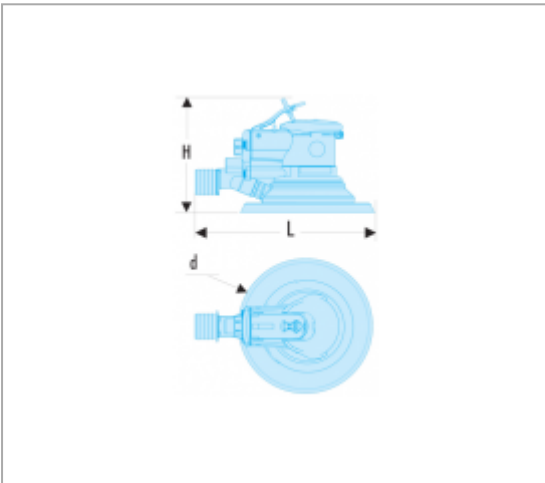

ORBITAL PALM SANDER 152 M - 2.5 MM ORBIT

Description :

- Central vacuum exhaust port to allow easy removal of dust.
- Easy to access speed regulator just below the trigger.
- Ergonomic trigger for perfect control.
- Productivity increased with low vibration level.
- Composite body is lightweight and insulates against cold.
- 2.5 mm orbit great for fine sanding applications.
- Supplied with a 6-hole Velcro pad.

References :

	D [MM]	E [MM]	H [MM]	L [MM]	VIBRATION [M/S ²]	MAXIMUM RPM [MN]	[KG]
V.256F	152	152	152	221	8,9 (K=2,13)	10000	0,84