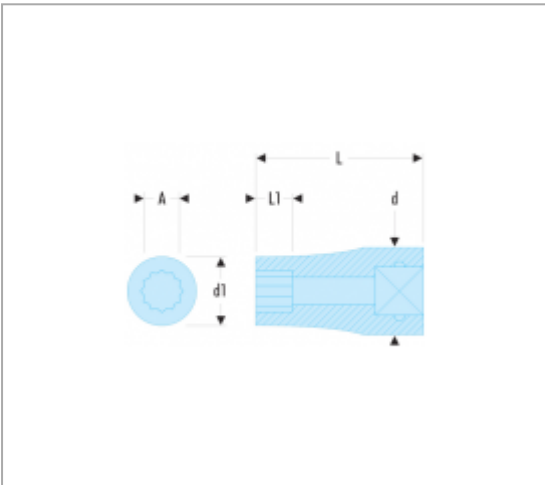

3/8" SPLINE IMPACT SOCKET 14 (7/16")

Standards :

MIL-W-8982 MS-33787

Description :

- Aerospace dedicated socket: maintenance, fitting/removing engines of the CFM56 series.
- Black phosphate finish.

References :

	A ["]	D [MM]	L [MM]	L1 [MM]	[G]
NJ.14S	7/16	18.9	29.5	7.8	34