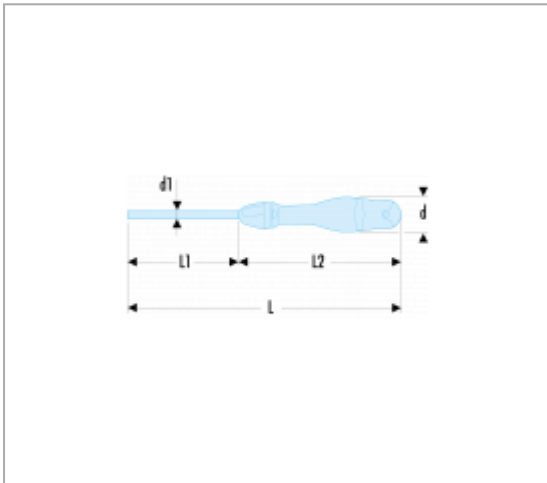

ANXRF - PROTWIST® SCREWDRIVERS FOR RESISTORX® SCREWS - FLUO

Description :

- Detect the tool thanks to its fluorescence, activated by a lamp or UV neon light. Detectable in black or dark environment up to 5 meters.
- Compliant with Resistorx® specifications.
- Silicon carbon blade: strong and resistant to flexion.
- Bi-material grip resists to impacts, abrasion, and chemicals.
- Finish: black tipped mat chromed blade.

References :

	A [MM]	D [MM]	D1 X L1 [MM]	L [MM]	L2 [MM]	RESISTORX [NO]	[G]
ANXR27X100F	4,96	36	5,5 x 100	220	120	TT27	113
ANXR30X125F	5,49	36	6,0 x 125	245	120	TT30	126
ANXR40X150F	6,60	40	7,0 x 150	275	125	TT40	173
ANXR10X75F	2,74	25	3,0 x 75	184	109	TT10	50
ANXR15X75F	3,26	30	3,5 x 75	185	110	TT15	61

	A [MM]	D [MM]	D1 X L1 [MM]	L [MM]	L2 [MM]	RESISTORX [NO]	[G]
ANXR20X100F	3,84	36	4,0 x 100	220	120	TT20	67
ANXR25X100F	4,40	36	5,0 x 100	220	120	TT25	113