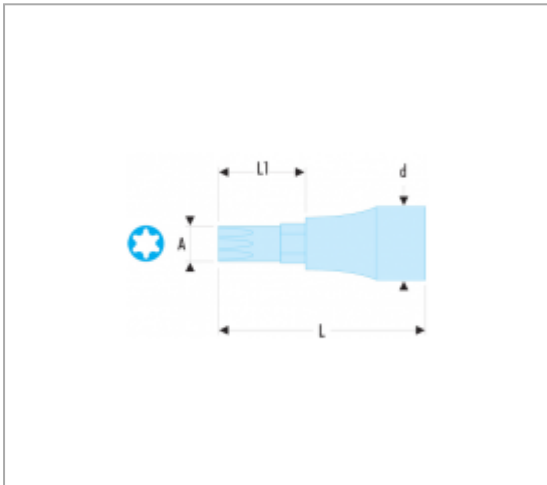

D.B - LONG-REACH SPLINE DRIVER SOCKETS

Description :

- Standard length series.
- For Torx® female drive fasteners.
- Non-removable bit.
- Finish: bright chrome with phosphate-hardened tip.

References :

	A [MM]	D [MM]	WIDTH L [MM]	L [MM]	L1 [MM]	[G]
D.34B7	7	7	60	60	15	70
D.34B7L	7	7	100	100	63	120
D.34B9L	9	9	100	100	63	130
D.34B10	10	10	60	60	15	75
D.34B12L	12	12	100	100	63	140
D.34B14L	14	14	100	100	63	150
D.34B16L	16	16	100	100	63	160