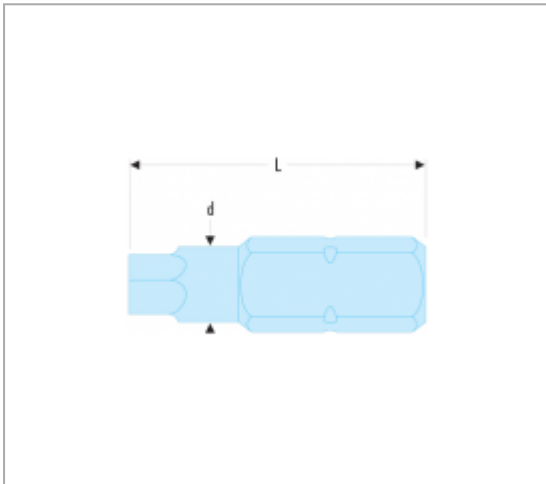

## EH.1FT - SCREW BITS SERIES 1 FOR INCH COUNTERSUNK HEX HEAD SCREWS - FLUO

### Description :

- Detect the tool thanks to its fluorescence, activated by a lamp or UV neon light. Detectable in black or dark environment up to 5 meters.
- For manual screwing.
- Drive 1/4" - 6.35 mm.