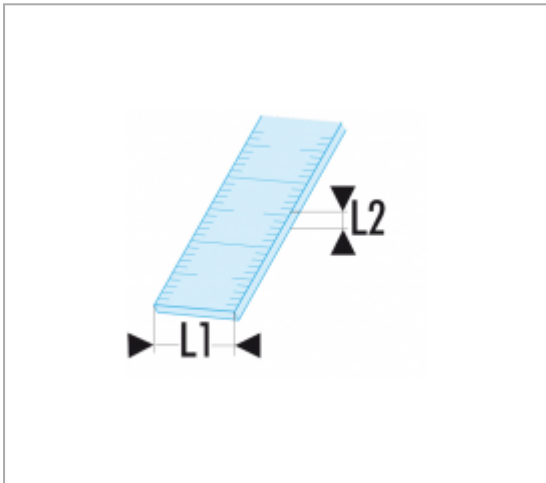

DELA.1056 - STAINLESS STEEL SEMI-RIGID LONG RULERS - 1 SIDE

Description :

- 6 drawers = 25 modules distributed in the 60 and 130 mm drawers: - 3 drawer 60 mm wall = 15 modules. - 2 drawer 130 mm wall = 10 modules. - 1 drawer 200 mm wall.
- The 200 and 270 mm drawers can also be fitted with modules.
- Supplied with 12 partitions for 60 mm drawers and 4 partitions for 130 mm drawers.
- Total load in the drawers: 235 kg.
- Wall storage capacity: 255 litres.
- Drawer useful size: L.948 x D.421 x H.60 / 130 / 200 mm.
- Furnished with 8 separators for drawers of 60 mm and 8 separators for drawer of 130 mm.

References :

	L [MM]	L1 X L2 [MM]	[G]
DELA.1056.1000	1000	30 x 0,8	100
DELA.1056.1500	1500	30 x 0,8	8,5
DELA.1056.2000	2000	30 x 0,8	11