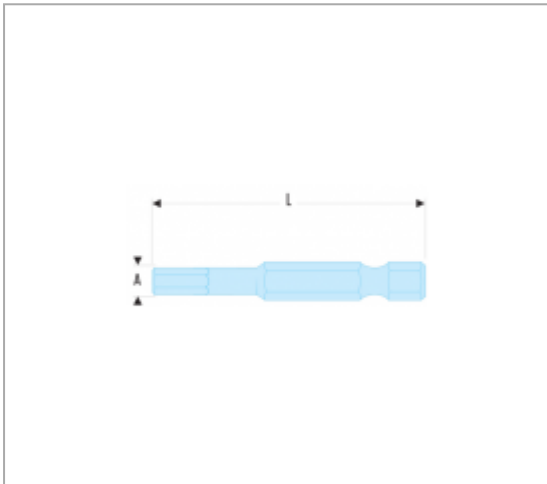

EH.6FT - STANDARD BITS SERIES 6 FOR COUNTERSUNK HEX SCREWS - FLUO

Standards :

NF ISO 2351-3, NF ISO 1173, ISO 2351-3, ISO 1173, DIN ISO 2351-3

Description :

- Detect the tool thanks to its fluorescence, activated by a lamp or UV neon light. Detectable in black or dark environment up to 5 meters.
- Drive 1/4" - 6.35 mm with groove.

References :

	L [MM]	HEX SIZE [MM]	[G]
EH.603TF	50	3	15
EH.605TF	50	5	15