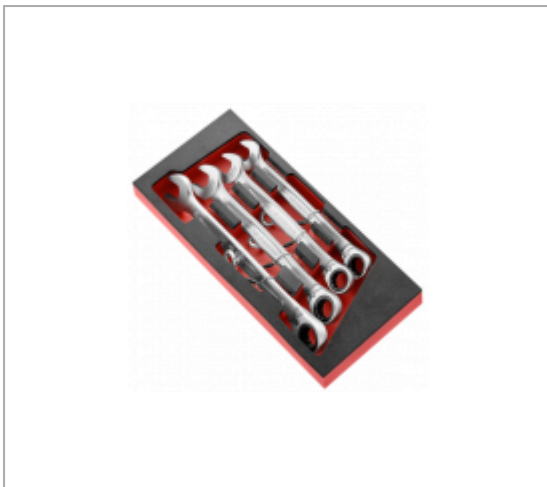

FOAM MODULE OF 4 RATCHET COMBINATION WRENCHES 21 TO 27 MM - SLS

Description :

- Tools fitted with a FACOM SLS attachment solution, preventing any risk of accidental falls.
- The "sliding" crimped cable solution, chosen and tested by FACOM, preserves the ergonomics of use of the tool.
- Compatible with the FACOM modular storage system: - Adapted to CHRONO XL, CHRONO+, JET XL and JET+ roller cabinets.
- Comprising: - 4 ratchet combination wrenches 467.SLS: 21 - 22 - 30 - 24 - 27 mm. - 1/3 drawer foam tray PM.MOD467J4SLS (189 x 415 mm).

References :

	H [MM]	L [MM]	P [MM]	CONTAINER	CONTENT SET	TRAY	[KG]
MODM.467J4SLS	45	188	418	PM.MOD467J4SLS	467.SLS : 21 - 22 - 24 - 27	PM.MOD467J4SLS	4.000