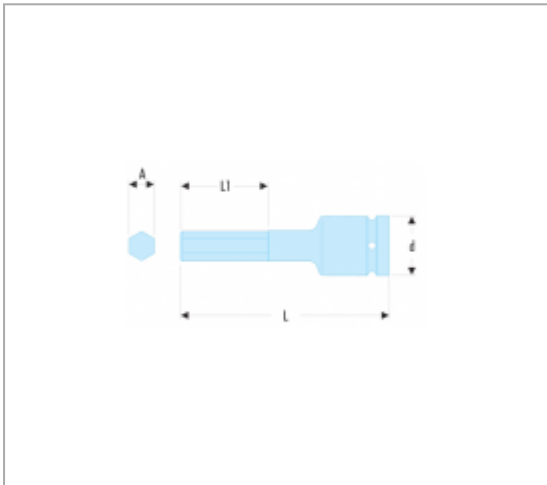

## NKHM - 3/4" DRIVE METRIC IMPACT BITS FOR HEXAGON SOCKET HEAD

### References :

	A [MM]	D [MM]	L [MM]	L1 [MM]	HEX SIZE [MM]	BA	GA	[G]
NKHM.17	17	44	100	21	6	BA.36B	GA.35B	600
NKHM.19	19	44	100	21	6	BA.36B	GA.35B	600
NKHM.22	22	44	100	21	6	BA.36B	GA.35B	600
NKHM.24	24	44	100	21	6	BA.36B	GA.35B	600