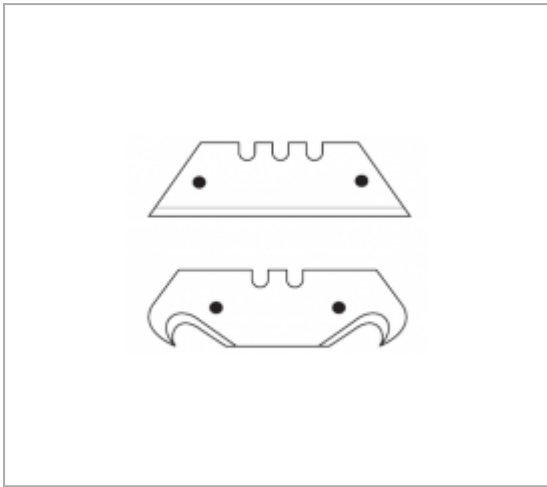

SAFETY KNIFE WITH RETRACTABLE BLADE - SLS

Description :

- Tool equipped with a FACOM SLS attachment solution, preventing any risk of accidental falls.
- The crimped "rotating" cable solution, selected and tested by FACOM, maintains user ergonomics.
- Safety knife.
- Blade automatically retracts after use.
- Zamak body.
- ABS cursor, front or side thumb control.
- Supplied with 3 blades (1 factory-mounted and 2 in the body).

References :

	H MINI - MAXI [MM]	L [MM]	[G]
844.DSLS	40,5 - 44,0	176	210