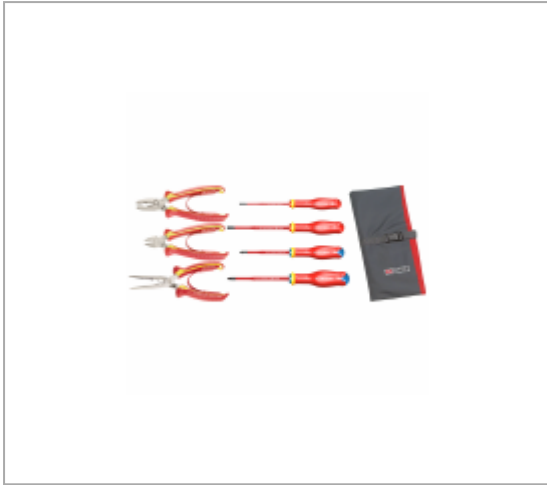

1000V S&P SET IN TOOL WALLET.

Description :

Slotted VDE Screwdrivers AT3.5X100TVE, AT5.5X125TVE.
 Pozi VDE Screwdriver ATD1X100TVE, ATD2X125TVE.
 Diagonal cutting pliers 391A.16VE.
 Combination Plier 187A.18VE.
 Half Round Nose Plier 183AE.20VE.
 Tool Wallet.

References :

	D [MM]	L1 [MM]	WIDTH L [MM]	[G]
184.A1VE	350	180	350	760