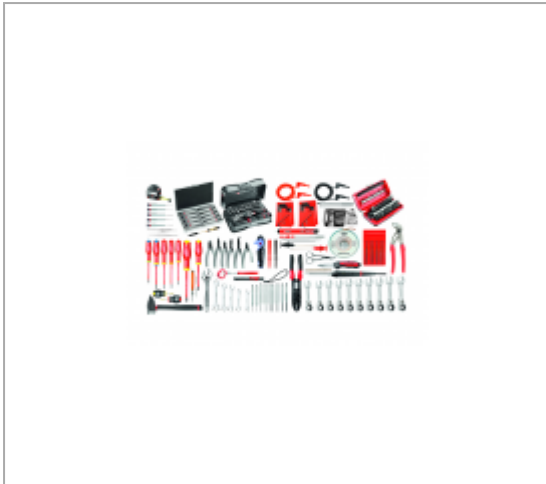

BPC24N.EL35 172-PIECE SET OF ELECTRICIANS TOOLS - PLASTIC TOOLBOX

Description :

- 3 Options available:
 - CM.EL35: Set supplied without container.
 - 2138.EL35: Set supplied with case BV.21ST.
 - BPC24N.EL35: Set supplied with plastic toolbox BP.C24N.

References :

	QTY	DESCRIPTION
1130.1		Desoldering harness
1230B.20		Soldering iron 20 w
152.Y		PVC sheath 45° tweezers
113A.6C		Chromed adjustable wrench 6'
153		Straight model tweezers with cross nose
1802A.N		Black wire mini-grip
1802A.R		Red wire mini-grip
1803A.N		Black probe
1803A.R		Red probe
1804B.N		Black connection lead
1804B.R		Red connection lead
181A.18G		Multigrip pliers 180 mm
22.10X11		'Micromechanic' metric open end wrench
22.12X13		'Micromechanic' metric open end wrench
22.4X5		'Micromechanic' metric open end wrench

	QTY	DESCRIPTION
22.6X7		'Micromechanic' metric open end wrench
22.8X9		'Micromechanic' metric open end wrench
251A.1		Drift punch 1 mm
251A.1,5		Drift punch 1.5 mm
251A.2		Drift punch 2 mm
251A.2,5		Drift punch 2.5 mm
251A.3		Drift punch 3 mm
251A.3,5		Drift punch 3.5 mm
251A.4		Drift punch 4 mm
200C.26		Composite riveting hammer 26 mm
251A.5		Drift punch 5 mm
251A.6		Drift punch 6 mm
372		Pen oil can
405.MT		Microtech® compact cutters
416.PMT		Microtech® slim profile sharp tip cutters
431.MT		Microtech® short nose grip pliers
432.MT		Microtech® short nose grip pliers
433.LMT		Microtech® 45° slim profile nose grip pliers
449B		Crimping pliers
467BS.JP6		6-piece set of short-reach wrenches on case
405.12MT		Microtech® axial cutters
467S.1/2		Short-reach ratchet wrench 1/2
467S.1/4		Short-reach ratchet wrench 1/4
467S.11/16		Short-reach ratchet wrench 11/16
467S.11/32		Short-reach ratchet wrench 11/32
467S.3/4		Short-reach ratchet wrench 3/4
467S.3/8		Short-reach ratchet wrench 3/8