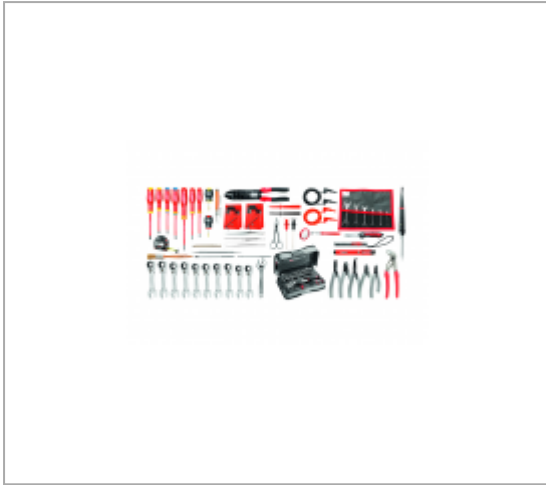

## CM.EL34 101-PIECE SET OF ELECTRICIANS TOOLS

### Description :

- 3 Options available: - CM.EL34: Set supplied without container. - 2138.EL34: Set supplied with case BV.21ST. - BSR20.EL34: Set supplied with roller tool bag BS.R20.

### References :

	QTY	DESCRIPTION
141.12		Straight model tweezers
1230B.20		Soldering iron 20 w
152.Y		PVC sheath 45° tweezers
113A.6C		Chromed adjustable wrench 6"
153		Straight model tweezers with cross nose
1802A.N		Black wire mini-grip
1802A.R		Red wire mini-grip
1803A.N		Black probe
1803A.R		Red probe
1804B.N		Black connection lead
1804B.R		Red connection lead
22.JE6T		Set of 6 'micromechanic' open end wrenches 3.2 to 13mm
181A.18G		Multigrip pliers 180 mm
1830.1		Brush
405.MT		Microtech® compact cutters
416.PMT		Microtech® slim profile sharp tip cutters