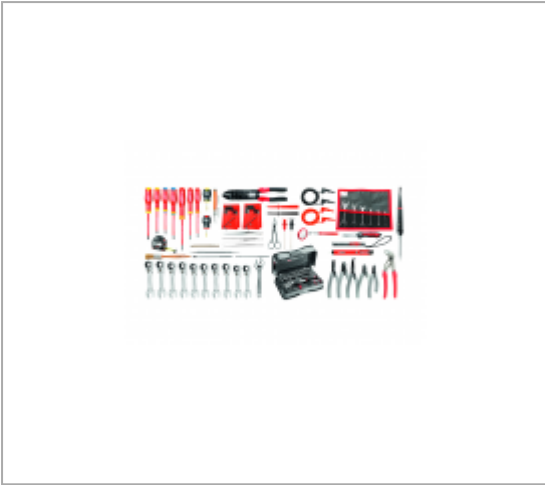

## 2138.EL34 101-PIECE SET OF ELECTRICIANS TOOLS - CASE

### Description :

- 3 Options available:
- CM.EL34: Set supplied without container.
- 2138.EL34: Set supplied with case BV.21ST.
- BSR20.EL34: Set supplied with roller tool bag BS.R20.

### References :

	QTY	DESCRIPTION
141.12		Straight model tweezers
1230B.20		Soldering iron 20 w
152.Y		PVC sheath 45° tweezers
113A.6C		Chromed adjustable wrench 6'
153		Straight model tweezers with cross nose
1802A.N		Black wire mini-grip
1802A.R		Red wire mini-grip
1803A.N		Black probe
1803A.R		Red probe
1804B.N		Black connection lead
1804B.R		Red connection lead
22.JE6T		Set of 6 'micromechanic' open end wrenches 3.2 to 13mm
181A.18G		Multigrip pliers 180 mm
1830.1		Brush
405.MT		Microtech® compact cutters
416.PMT		Microtech® slim profile sharp tip cutters