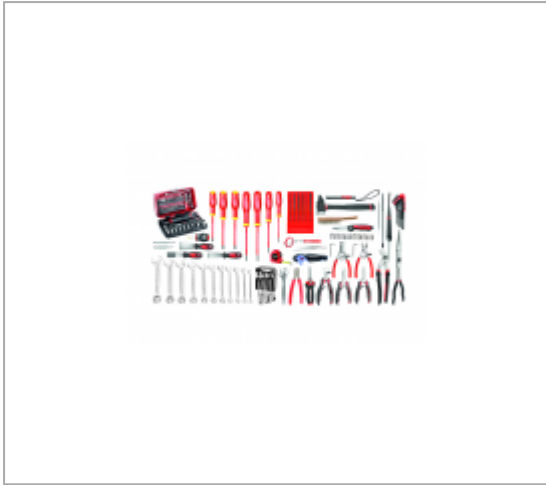

CM.EM42A 105-PIECE SET OF ELECTROMECHANICAL TOOLS

Description :

- 3 Options available: - CM.EM42A: Set supplied without container. - BPC19N.EM42A: Set supplied with plastic toolbox BP.C19N. - BST20.EM42A: Set supplied with tool bag BS.T20.

References :

	QTY	DESCRIPTION
1230B.20		Soldering iron 20 w
141.12		Straight model tweezers
113A.6C		Chromed adjustable wrench 6'
192A.16G		Diagonal cutters 16 cm
193A.16CPE		Sheathed half-round pliers 160 mm
194A.17CPE		Wire stripper 170 mm
195A.16CPE		Half-round short nose pliers 160 mm
185.34L		Extra-long pliers 340 mm
181A.25CPE		Multigrip pliers 250 mm
440.JE11		Set of 11 combination wrenches 7 to 19mm
467		Circlip® outside pliers with interchangeable bits
469		Circlip® inside pliers with interchangeable bits
251A.2		Drift punch 2 mm
251A.3		Drift punch 3 mm
251A.4		Drift punch 4 mm
200C.32		Composite riveting hammer 32 mm

	QTY	DESCRIPTION
235.J1		Set of 3 stainless steel scrapers
AFU.2		Screw starter for slotted screws
AS.6L160T2A		Set of 6 needle files 160 mm
467BS.JP6		6-piece set of short-reach wrenches on case
AT5.5X125TVE		Protwist® 1000v slim screwdriver for slotted screws 5.5x125
980		Straight blade general-purpose shears
835A		Spring puller
270A.MA		Steel wire brush
872271		Multifunction sheath strippers
AT3.5x75VE		Protwist® 1000v screwdriver for slotted screws 3.5x75
ATP0x75VE		Protwist® 1000v Phillips® screwdriver 0x75
779.PBT		Pen lamp
834B.RTI		LED telescopic mirror 55 mm
893B.213		Tape measure 2 m/13 mm ABS
83H.JP9A		9-piece set of long-reach metric keys
840.F		Lock-back knife
AT4X100TVE		Protwist® 1000v slim screwdriver for slotted screws 4x100
AT4X35		Protwist® short screwdriver for slotted screws 4x35
AT6.5X150TVE		Protwist® 1000v slim screwdriver for slotted screws 6.5x150
ATP1x100TVE		Protwist® 1000v Phillips® slim screwdriver 1x100
ATP2x125TVE		Protwist® 1000v Phillips® slim screwdriver 2x125
R2NANO		Box of 1/4" 6-point sockets